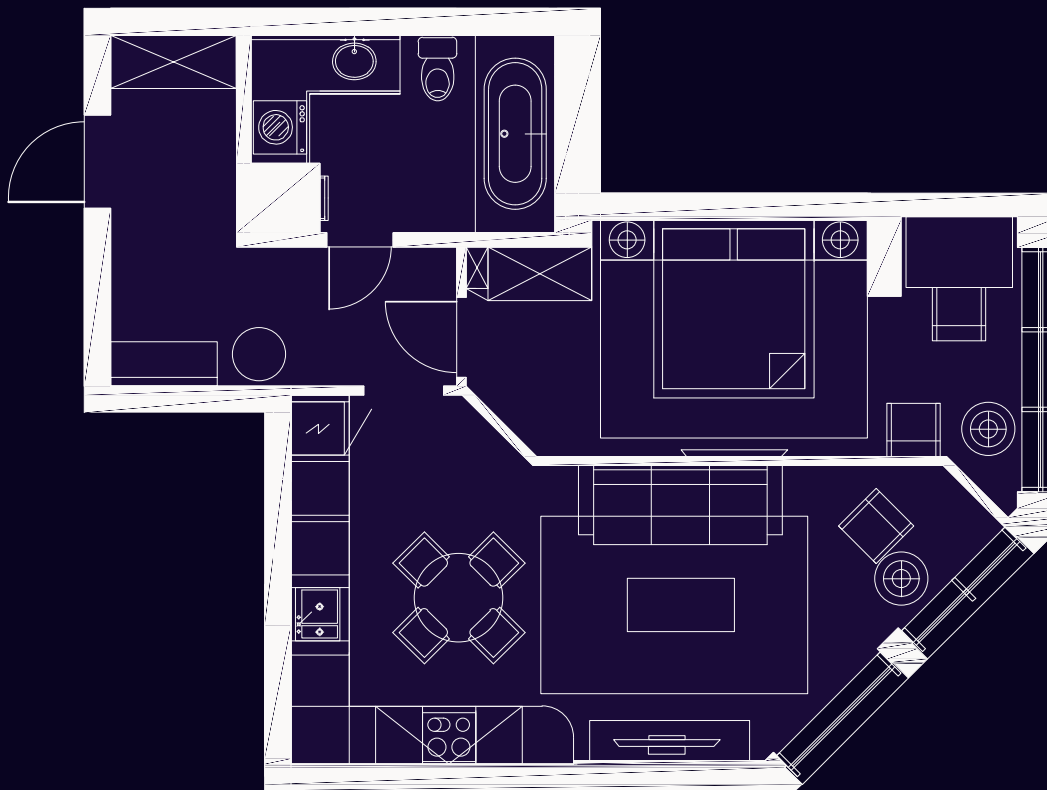

3 floor

LOCATION

ALPHA TOWER

4

APARTMENTS, №

FREE
PLANNING

58.5

AREA, M²