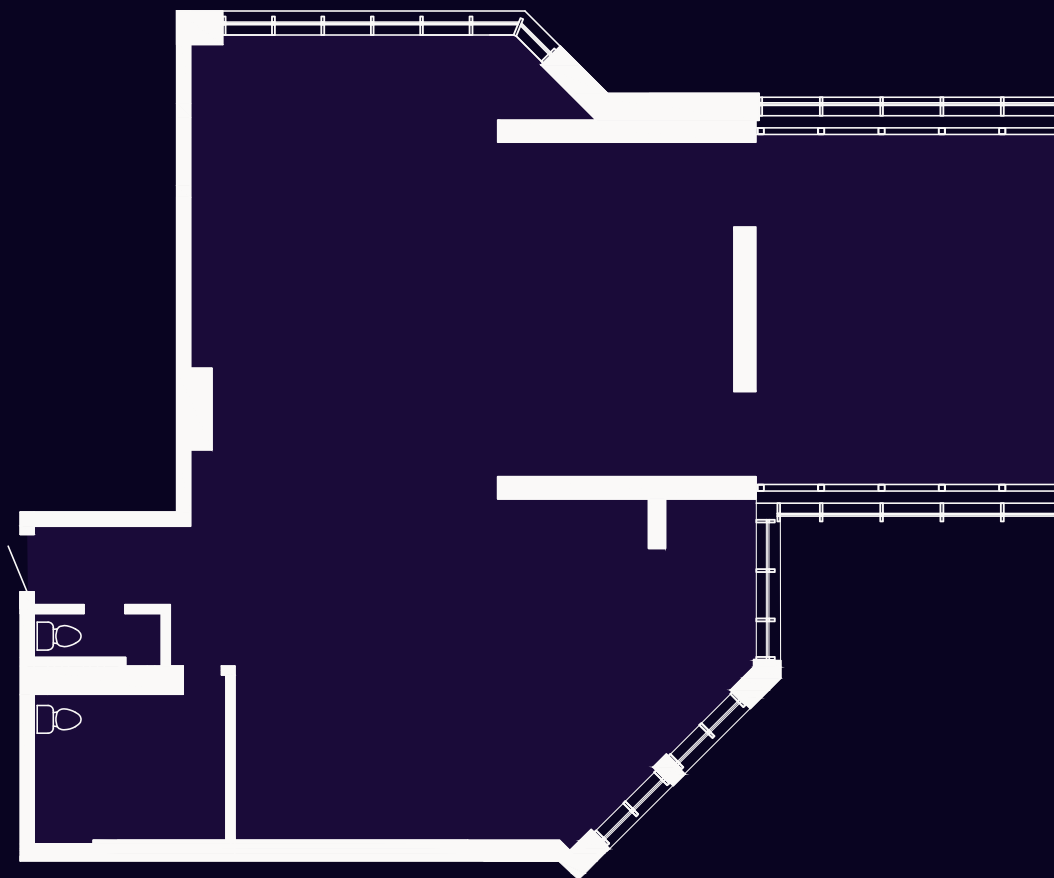

21 floor

LOCATION

BETA TOWER

309

APARTMENTS, №

FREE
PLANNING

183.1

AREA, M²